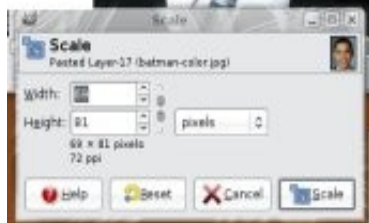

Super Hero Me!

+

=

Use the rectangle select to copy and move someone's head.

Use erase to remove the background

Try changing your face with your favorite celebrity's!